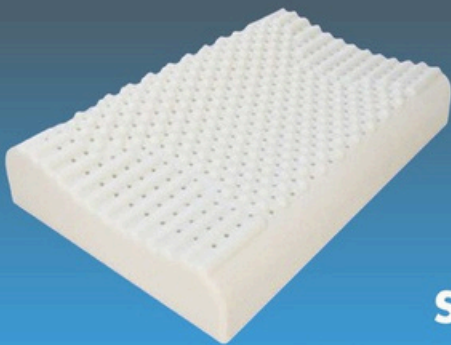

saimson®
CHOOSE WHAT IS RIGHT

Latex & Charcoal Products

Natural latex is a versatile material derived from the sap of rubber trees, known for its exceptional comfort and durability. Used in pillows, backrests, and other bedding products, it offers excellent support while conforming to the body's contours. Its hypoallergenic properties make it ideal for individuals with sensitivities, providing a breathable and resilient surface for rest and relaxation. With its sustainable sourcing and biodegradable nature, natural latex remains a popular choice for those seeking eco-friendly and high-quality bedding solutions.

MASSAGE CONTOUR LATEX PILLOW

Product Code: UT16

SIZES:

60X37X12/9/10 CM