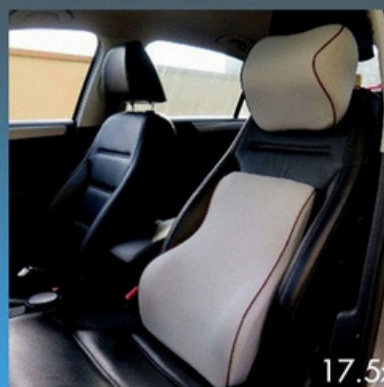

### SLIM AUTO BACKREST

Product Code: UT32

**SIZES:**

17.5x15.5x2.25 Inch

**saimson**<sup>®</sup>  
CHOOSE WHAT IS RIGHT