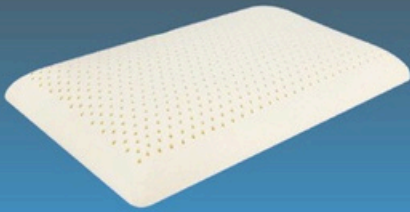

### **STANDARD LATEX PILLOW**

**Product Code: UT19**

**SIZES:**

60X40X12 CM  
65X40X12 CM  
70X40X13 CM

**LOW  
HEIGHT PILLOW**  
Product Code: UT20

**SIZES:** 58X40X5 CM

**BACK  
CUSHION**  
Product Code: UT21