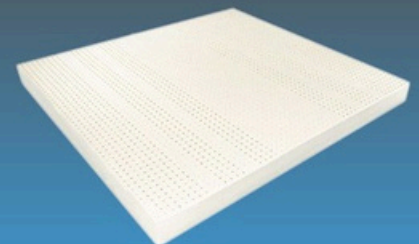

**7 ZONE
LATEX MATTRESS**
Product Code: UT28

SIZES:
200X180/150X5-14 CM