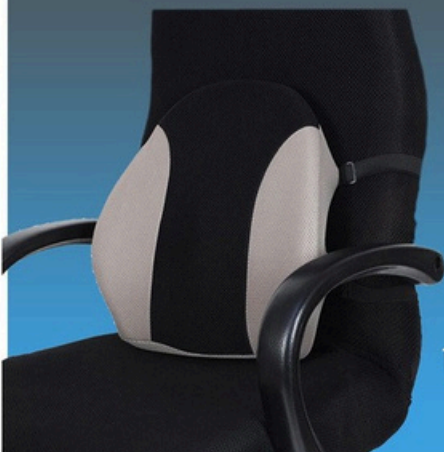

NEW CURVED LONG BACKREST

Product Code: UT31

SIZES:

16.5x16.5x5 Inch