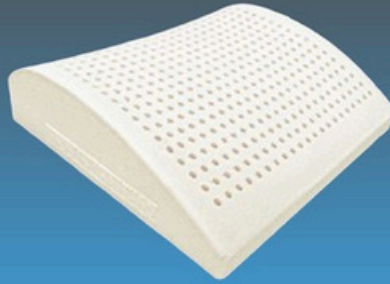

### **STANDARD LATEX PILLOW**

**Product Code: UT19**

**SIZES:**

60X40X12 CM  
65X40X12 CM  
70X40X13 CM

**LOW  
HEIGHT PILLOW**  
Product Code: UT20

**SIZES:** 58X40X5 CM

**BACK  
CUSHION**  
Product Code: UT21