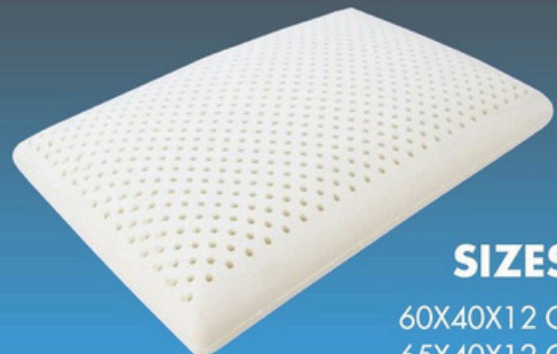

### **STANDARD LATEX PILLOW**

**Product Code: UT19**

**SIZES:**

60X40X12 CM  
65X40X12 CM  
70X40X13 CM

**LOW  
HEIGHT PILLOW**  
Product Code: UT20

**SIZES:** 58X40X5 CM

**BACK  
CUSHION**  
Product Code: UT21