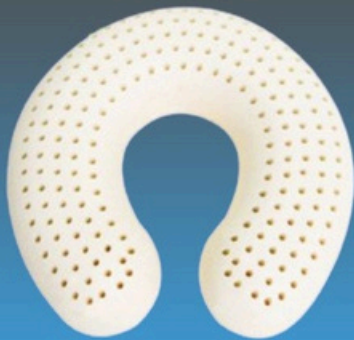

**NECK
TRAVEL PILLOW**
Product Code: UT23

SIZES: 28X28X10 CM