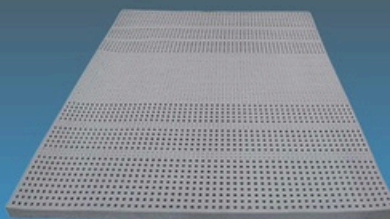

**BAMBOO  
CHARCOAL  
CONTOUR PILLOW**  
Product Code: UT25

**SIZES:** 60X37X12/10 CM

**BAMBOO  
CHARCOAL  
STANDARD PILLOW**  
Product Code: UT26

**SIZES:**  
60X37X12/10 CM

**BAMBOO  
CHARCOAL  
7 ZONE MATTRESS**  
Product Code: UT27