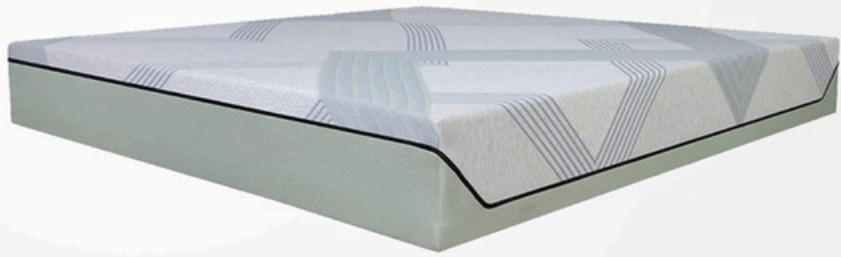

saimson®

CHOOSE WHAT IS RIGHT

Mattress & Mattress Protector

Saimson offers a range of mattresses designed for optimal comfort and support, available in various sizes to suit every need. Our mattresses are crafted with high-quality materials to ensure a restful sleep experience. Additionally, Saimson provides mattress protectors to prolong the life of your mattress and safeguard against spills and stains. With a commitment to quality and durability, Saimson's mattresses and protectors offer peace of mind and rejuvenating rest for all.

MATTRESS

Product Code: UT68

SIZES: 78x72 Inch
75x60 Inch
72x48 Inch
72x36 Inch

Saimson consistently endeavors to broaden its product offerings beyond its current range to better serve its customers. Through dedicated research and development, Saimson explores innovative avenues to address evolving consumer needs and preferences. By expanding its product line, Saimson aims to provide comprehensive solutions that enhance customer satisfaction and loyalty. This commitment to diversification reflects Saimson's proactive approach to staying competitive and responsive in dynamic markets, ensuring it remains a trusted partner for its clientele.

saimson®

CHOOSE WHAT IS RIGHT

Contact Us

*KILA NO.8/2,7-3,MU NO. 51,
KHEWAT/KHATA NO.477/534,
Lohinga Kalan, Gurgaon, Haryana, India.*

+91 75309-88000
+91 81686-09537
www.saimson.com
support@saimson.com