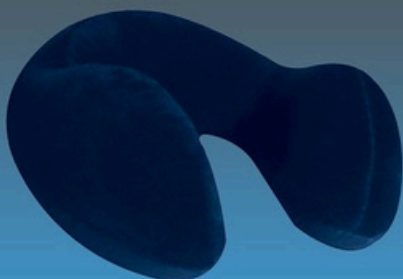

## BACK RAISED TRAVEL NECK PILLOW

Product Code: UT40

**SIZES:** 11.75x12.25x4.75 In

## EDGED TRAVEL NECK PILLOW

Product Code: UT41

**SIZES:** 12x12x5 Inch