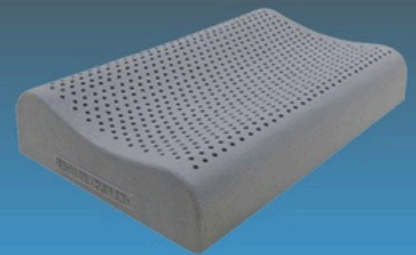

**SIZES:** 48X31.5X7 CM

**CAR SEAT  
CUSHION**  
Product Code: UT22

**SIZES:** 39X39X7.5/3.5 CM

**NECK  
TRAVEL PILLOW**  
Product Code: UT23

**SIZES:** 28X28X10 CM

**KIDS  
PILLOW**  
Product Code: UT24

**SIZES:** 51X25X8/7 CM

**BAMBOO  
CHARCOAL  
CONTOUR PILLOW**  
Product Code: UT25

**SIZES:** 60X37X12/10 CM

**BAMBOO  
CHARCOAL  
STANDARD PILLOW**  
Product Code: UT26

**SIZES:**  
60X37X12/10 CM

**BAMBOO  
CHARCOAL  
7 ZONE MATTRESS**  
Product Code: UT27