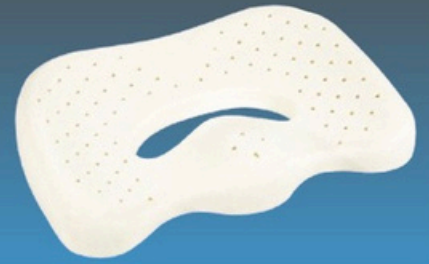

**CAR SEAT
CUSHION**
Product Code: UT22

SIZES: 39X39X7.5/3.5 CM