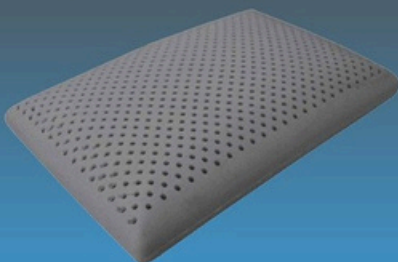

### **STANDARD LATEX PILLOW**

**Product Code: UT19**

**SIZES:**

60X40X12 CM  
65X40X12 CM  
70X40X13 CM

**LOW  
HEIGHT PILLOW**  
Product Code: UT20

**SIZES:** 58X40X5 CM

**BACK  
CUSHION**  
Product Code: UT21

**SIZES:** 48X31.5X7 CM

**CAR SEAT  
CUSHION**  
Product Code: UT22

**SIZES:** 39X39X7.5/3.5 CM

**NECK  
TRAVEL PILLOW**  
Product Code: UT23

**SIZES:** 28X28X10 CM

**KIDS  
PILLOW**  
Product Code: UT24

**SIZES:** 51X25X8/7 CM

**BAMBOO  
CHARCOAL  
CONTOUR PILLOW**  
Product Code: UT25

**SIZES:** 60X37X12/10 CM

**BAMBOO  
CHARCOAL  
STANDARD PILLOW**  
Product Code: UT26

**SIZES:**  
60X37X12/10 CM

**BAMBOO  
CHARCOAL  
7 ZONE MATTRESS**  
Product Code: UT27