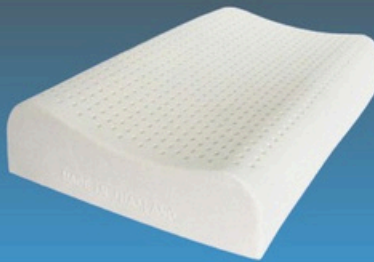

### **STANDARD LATEX PILLOW**

**Product Code: UT19**

**SIZES:**

60X40X12 CM  
65X40X12 CM  
70X40X13 CM

**LOW  
HEIGHT PILLOW**  
Product Code: UT20

**SIZES:** 58X40X5 CM

**BACK  
CUSHION**  
Product Code: UT21

**SIZES:** 48X31.5X7 CM

**CAR SEAT  
CUSHION**  
Product Code: UT22

**SIZES:** 39X39X7.5/3.5 CM

**NECK  
TRAVEL PILLOW**  
Product Code: UT23

**SIZES:** 28X28X10 CM

**KIDS  
PILLOW**  
Product Code: UT24

**SIZES:** 51X25X8/7 CM

**BAMBOO  
CHARCOAL  
CONTOUR PILLOW**  
Product Code: UT25

**SIZES:** 60X37X12/10 CM

**BAMBOO  
CHARCOAL  
STANDARD PILLOW**  
Product Code: UT26

**SIZES:**  
60X37X12/10 CM

**BAMBOO  
CHARCOAL  
7 ZONE MATTRESS**  
Product Code: UT27