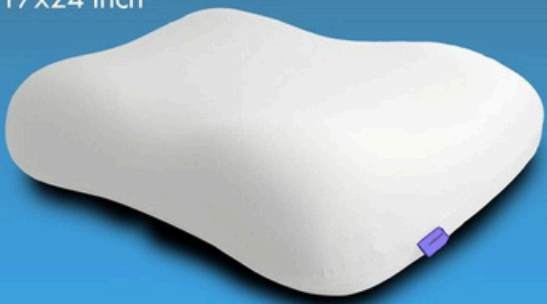

## IMPORTED VENTILATED PILLOW

**Product Code: UT06**

Introducing our ventilated memory foam Pillow, designed with your comfort in mind. Crafted using innovative in-mold technology, this pillow features approximately 800 ventilated holes strategically placed to enhance airflow and breathability, ensuring a cool and comfortable sleep experience. Enjoy the perfect balance of support and relaxation with our ventilated memory foam Pillow.

### SIZES:

16x24 Inch

# CONTOURED WAVE PILLOW

**Product Code: UT07**

Experience unparalleled comfort and support with our Contoured Wave Memory Foam Pillow. Crafted with innovative memory foam technology, this pillow molds to the unique contours of your head and neck, providing personalized cushioning and alignment throughout the night. Its wave-like design offers gentle support and helps alleviate pressure points, promoting deeper, more restful sleep.

# CURVED CERVICAL PILLOW

**Product Code: UT08**

Introducing our Curved Cervical Memory Foam Pillow, specially designed with the side sleeper in mind. Crafted with precision, this pillow features a unique contoured shape that effortlessly cradles the neck and head, providing optimal support and alignment throughout the night. The memory foam core adapts to the natural curves of your body, promoting a restful and comfortable sleep experience.